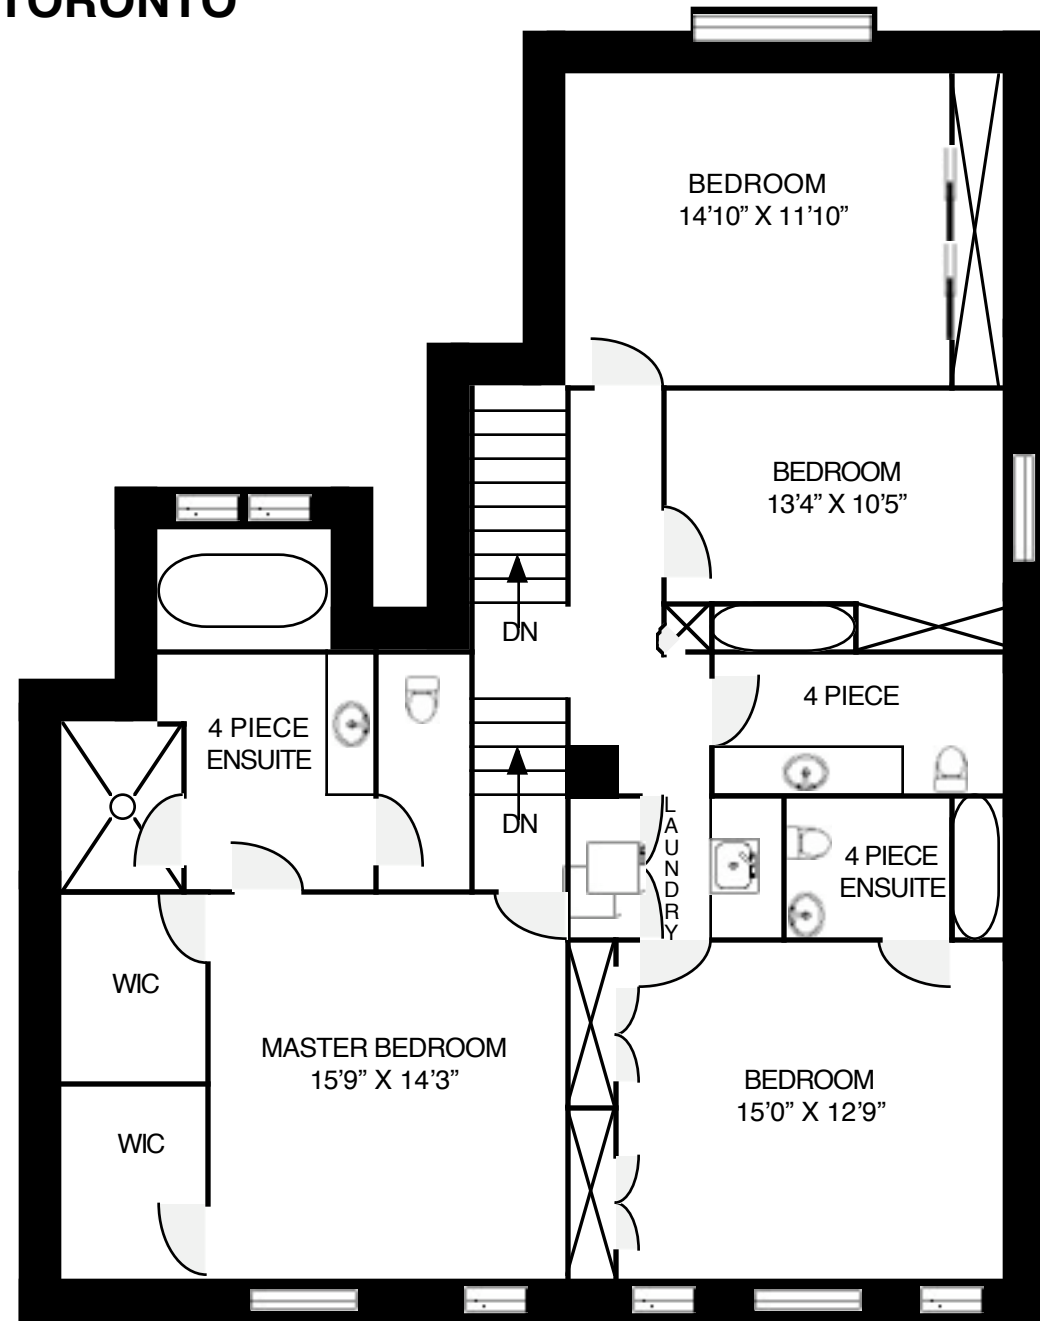

107 BOTFIELD, TORONTO

MAIN LEVEL - 1,330 Sq. Ft.

2ND LEVEL - 1,558 Sq. Ft.