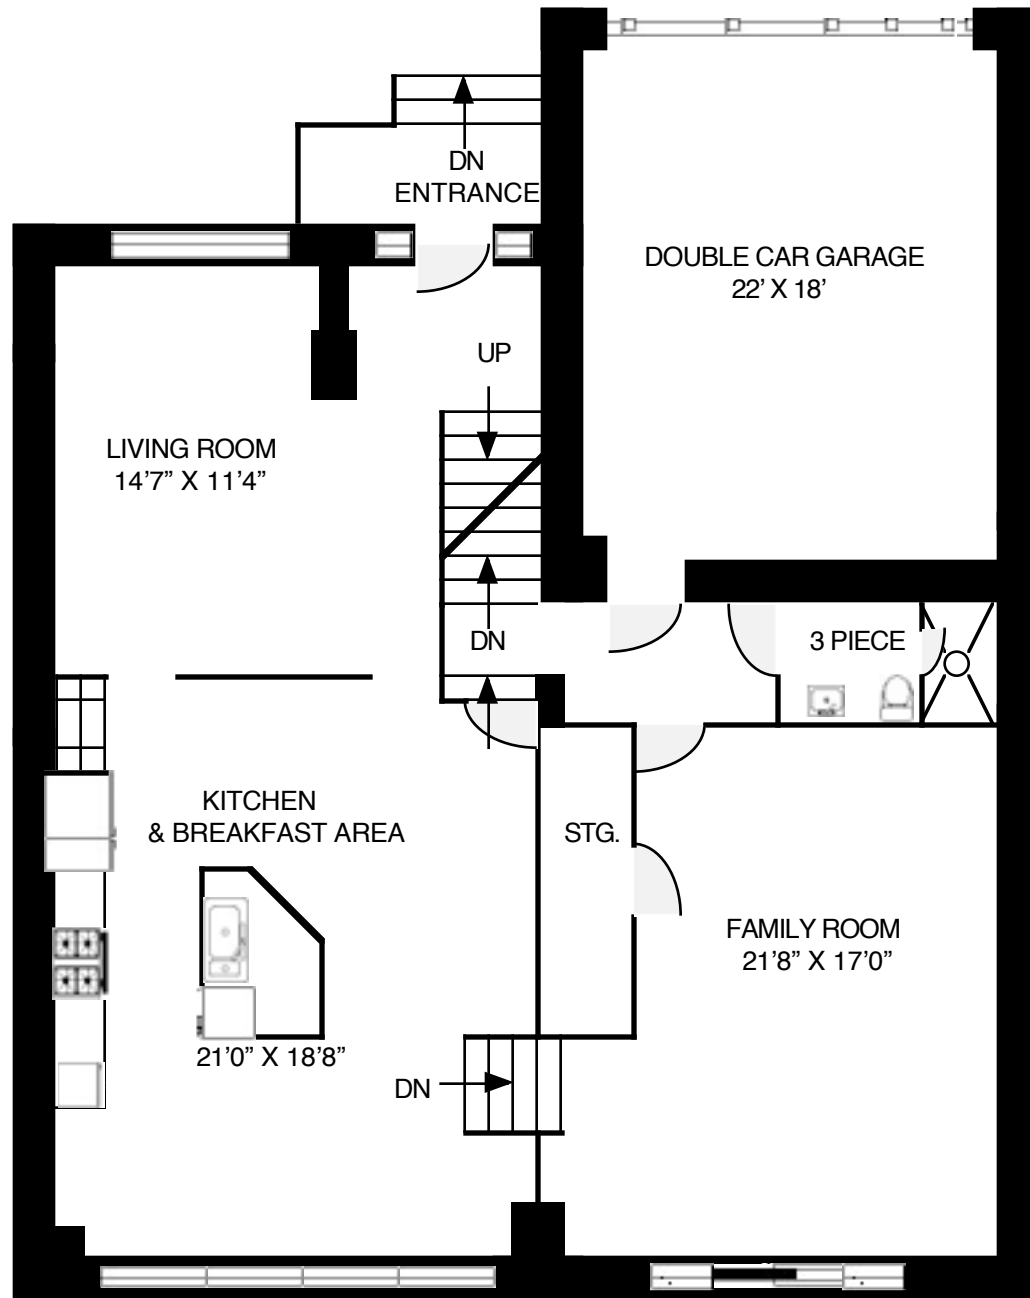

107 BOTFIELD, TORONTO

MAIN LEVEL - 1,330 Sq. Ft.

2ND LEVEL - 1,558 Sq. Ft.