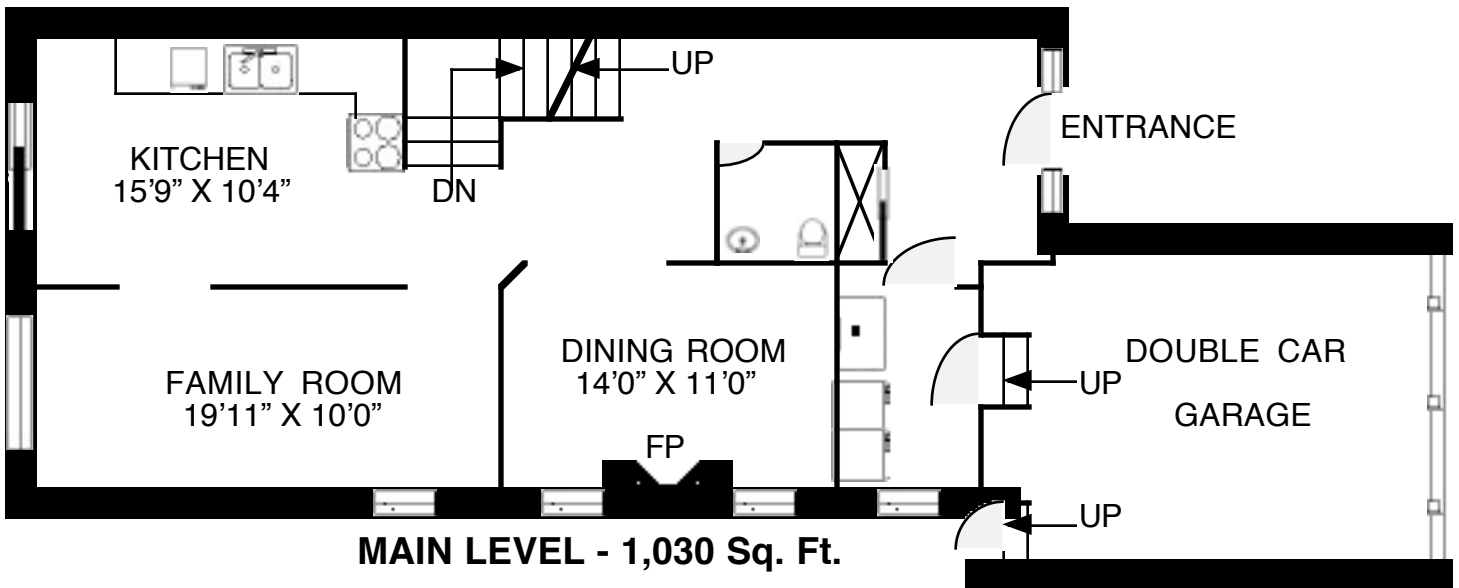

1402 Cedarglen Court, Oakville

2ND LEVEL
1,032 Sq. Ft.

MAIN LEVEL - 1,030 Sq. Ft.

LOWER LEVEL
1,044 Sq. Ft.