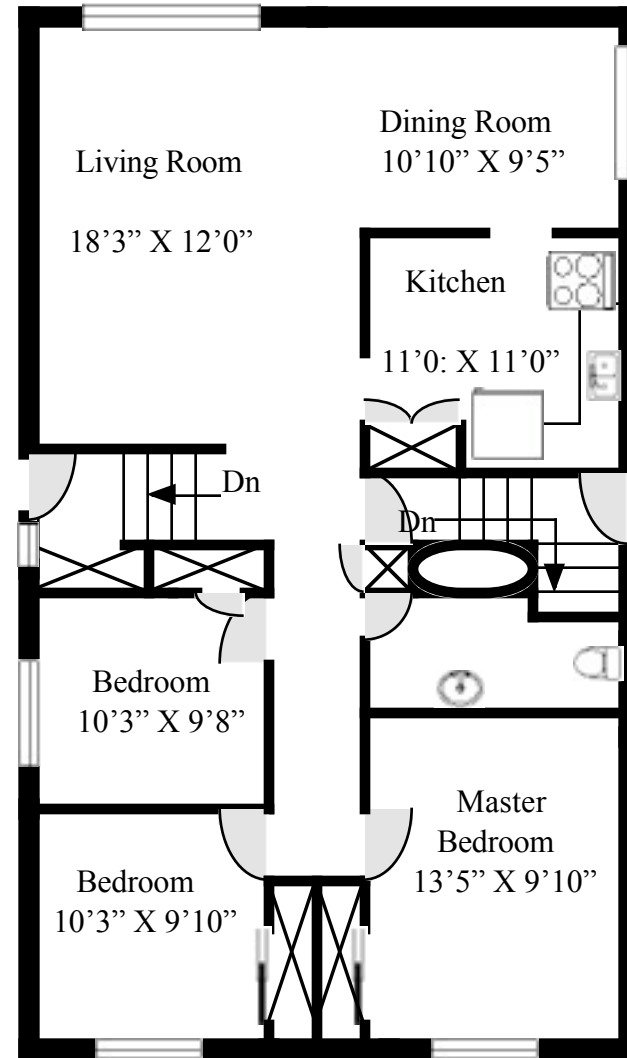

Belinda Mulford
Re/Max West Realty Inc., Brokerage

14 Hardwick, Toronto

Lower Level - 1,180 Sq. Ft. (Interior)

Main Level - 1,320 Sq. Ft.