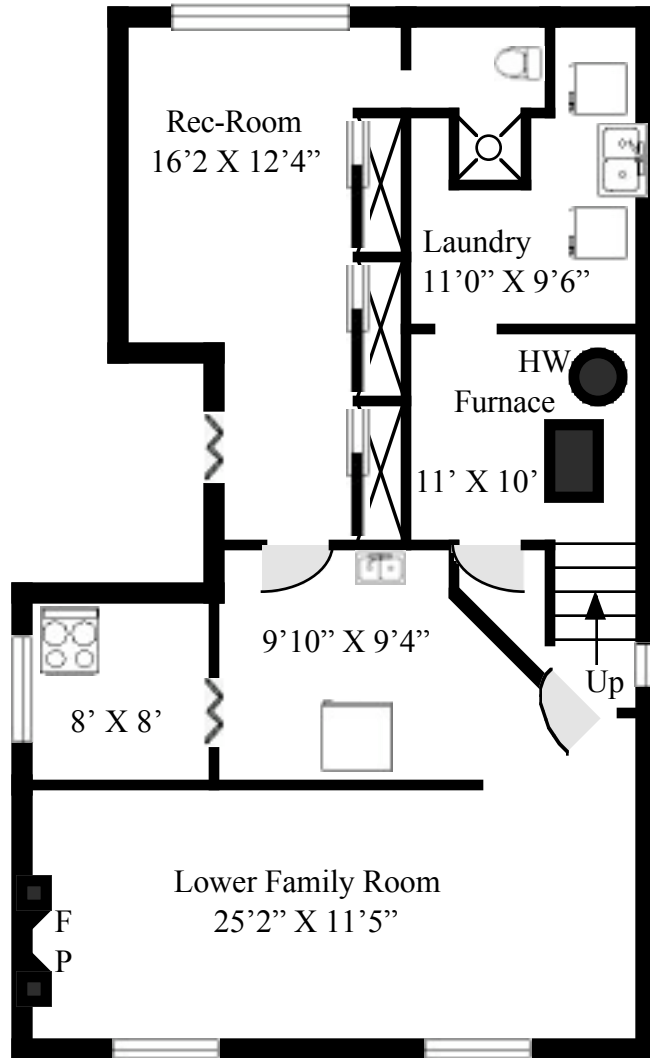

Belinda Mulford
Re/Max West Realty Inc., Brokerage

14 Hardwick, Toronto

Lower Level - 1,180 Sq. Ft. (Interior)

Main Level - 1,320 Sq. Ft.