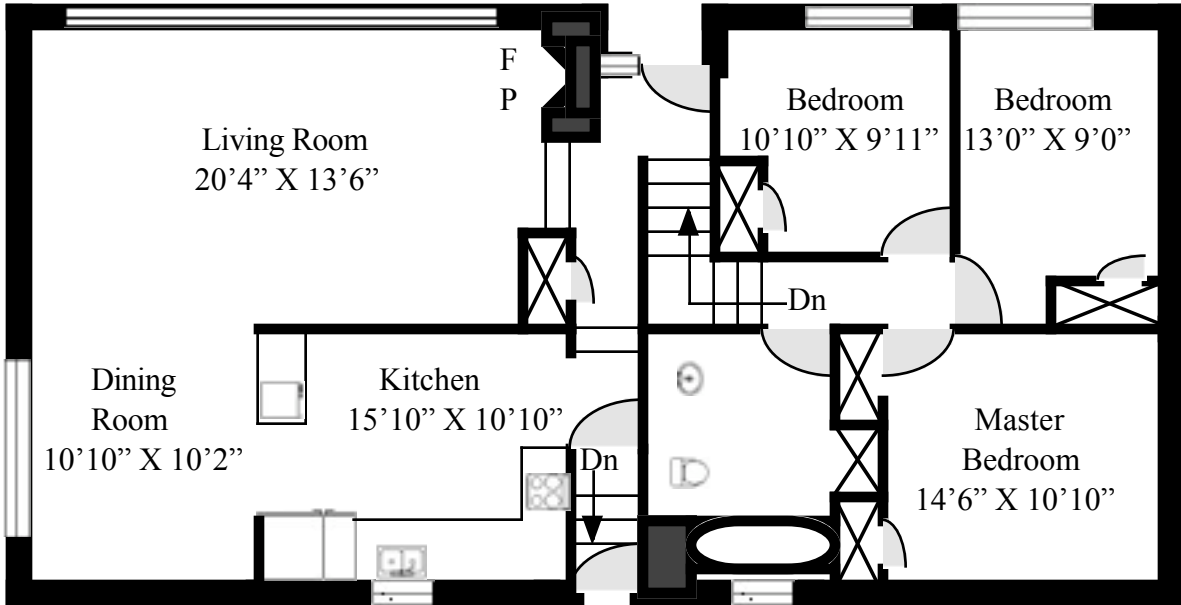

Belinda Mulford
Re/Max West Realty Inc., Brokerage

1 Tranquil Drive, Toronto

Main Level (Split) - 1,350 Sq. Ft.

Lower Level - 620 Sq. Ft.

ALL MEASUREMENT AND LAYOUTS DEEMED APPROXIMATE & SUBJECT TO VERIFICATION