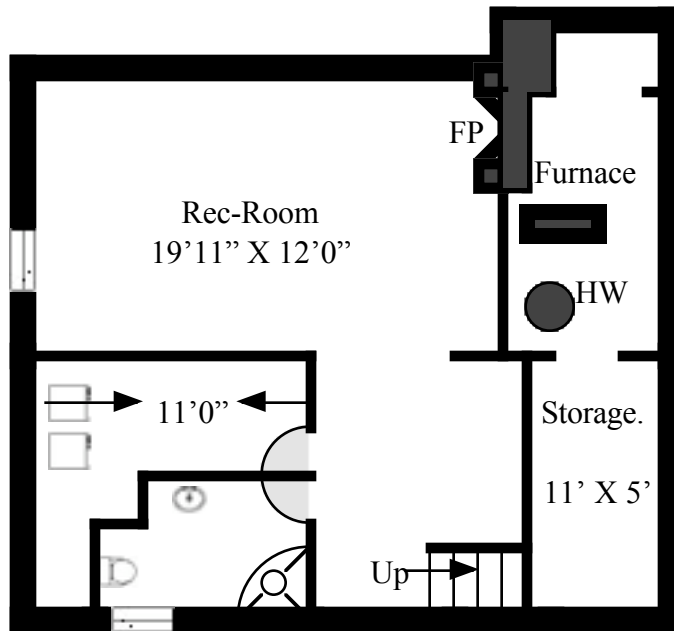

Belinda Mulford
Re/Max West Realty Inc., Brokerage

1 Tranquil Drive, Toronto

Main Level (Split) - 1,350 Sq. Ft.

Lower Level - 620 Sq. Ft.

ALL MEASUREMENT AND LAYOUTS DEEMED APPROXIMATE & SUBJECT TO VERIFICATION