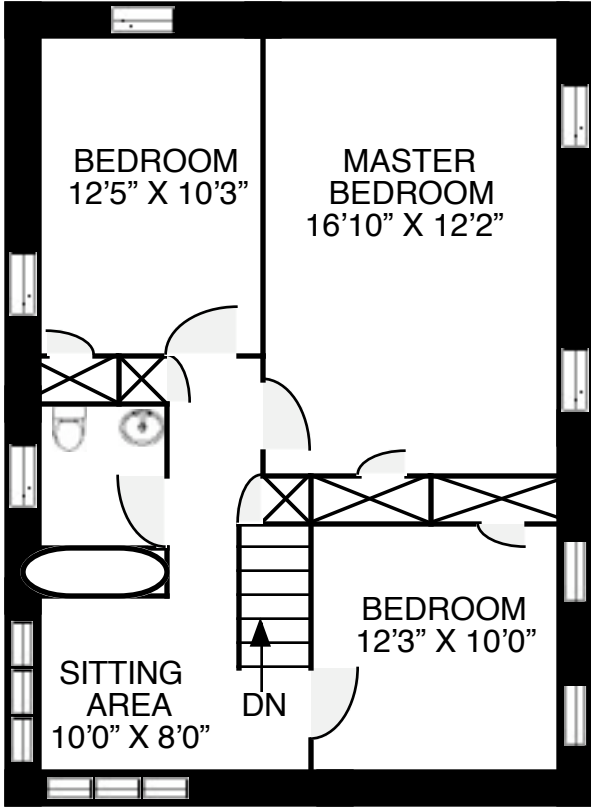

2042 LAKESHORE RD. W., OAKVILLE

LOWER LEVEL - 870 SQ. FT.

MAIN LEVEL - 880 SQ. FT.

2ND LEVEL - 860 SQ. FT.