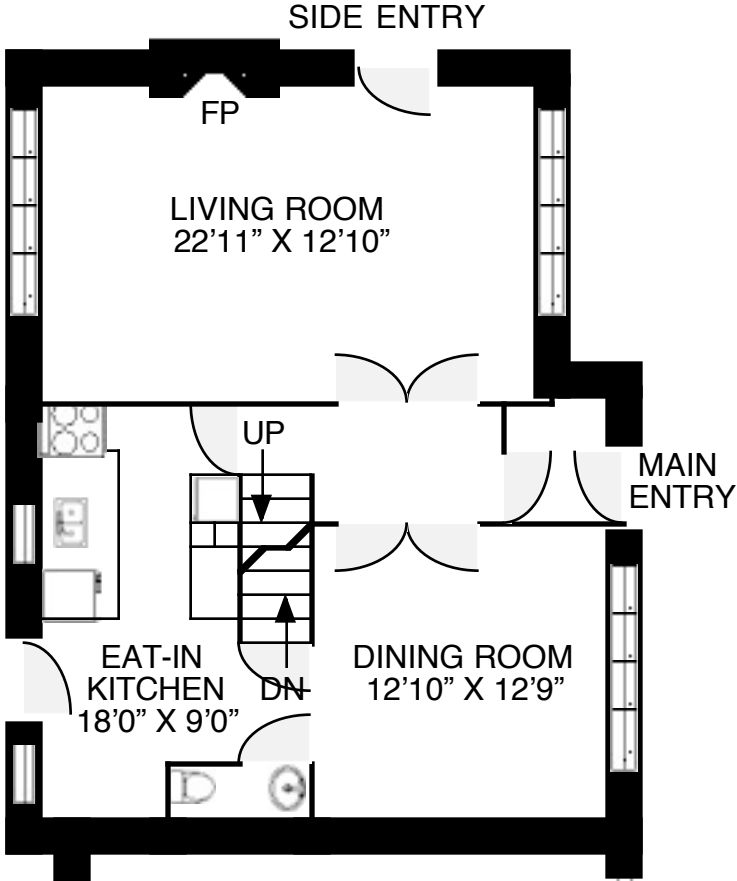

2042 LAKESHORE RD. W., OAKVILLE

LOWER LEVEL - 870 SQ. FT.

MAIN LEVEL - 880 SQ. FT.

2ND LEVEL - 860 SQ. FT.