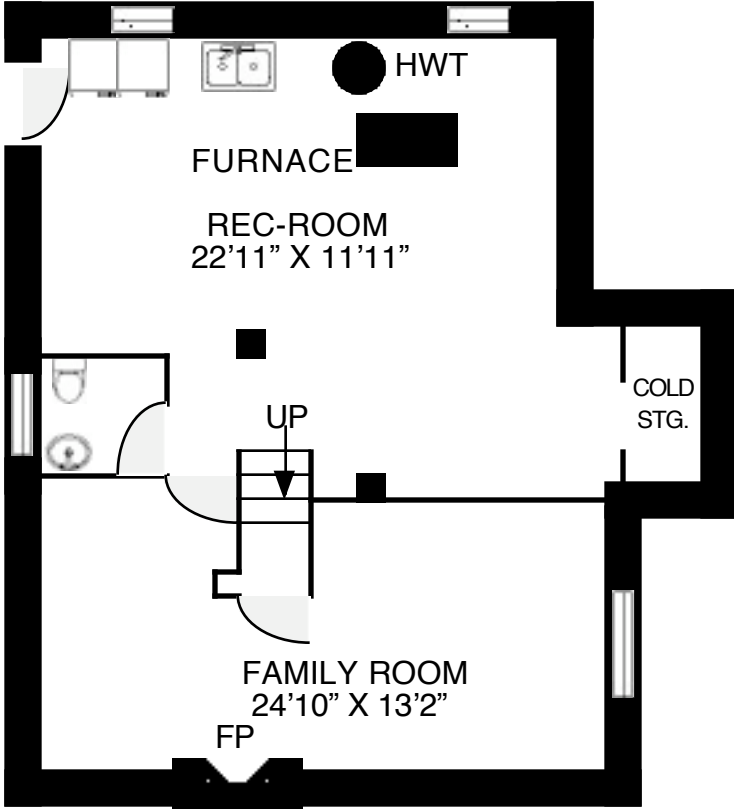

2042 LAKESHORE RD. W., OAKVILLE

LOWER LEVEL - 870 SQ. FT.

MAIN LEVEL - 880 SQ. FT.

2ND LEVEL - 860 SQ. FT.