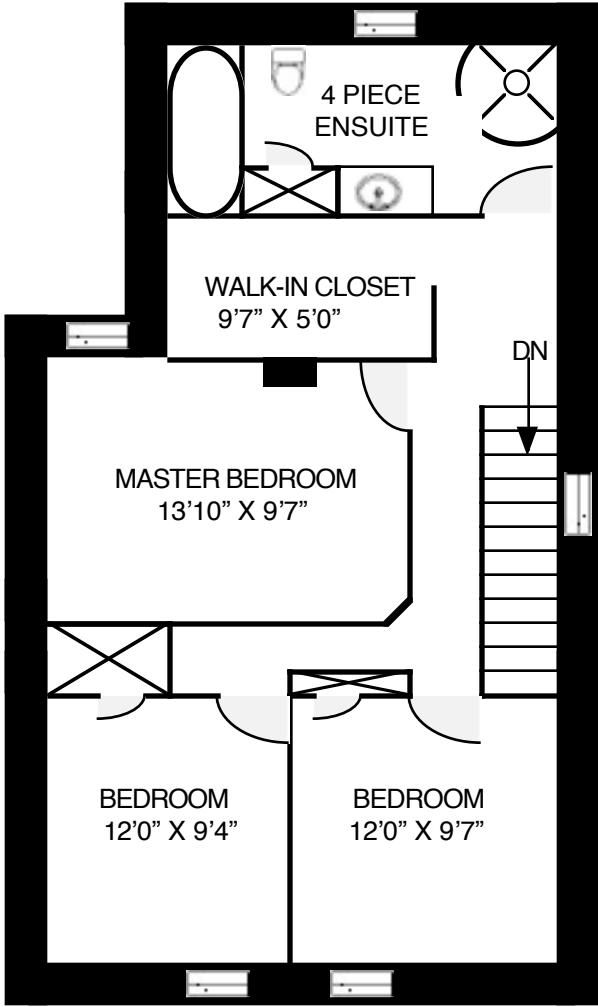

2ND LEVEL - 770 Sq. ft.

PREPARED BY

FIRM IMAGE

(416)833-1771