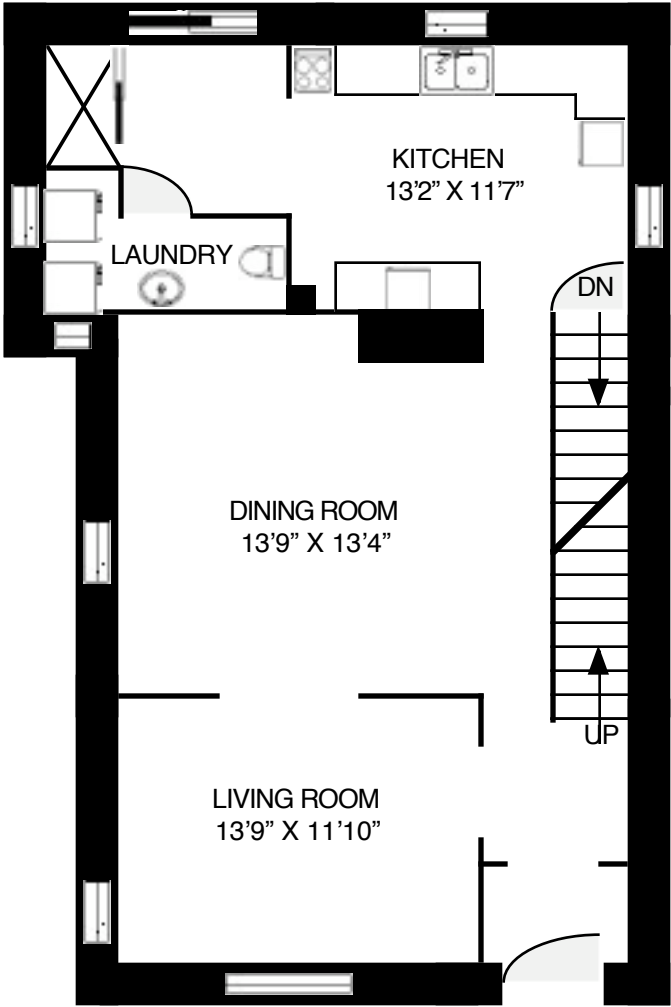

38 HIGH STREET, TORONTO

ENTRANCE
MAIN LEVEL - 890 Sq. Ft.