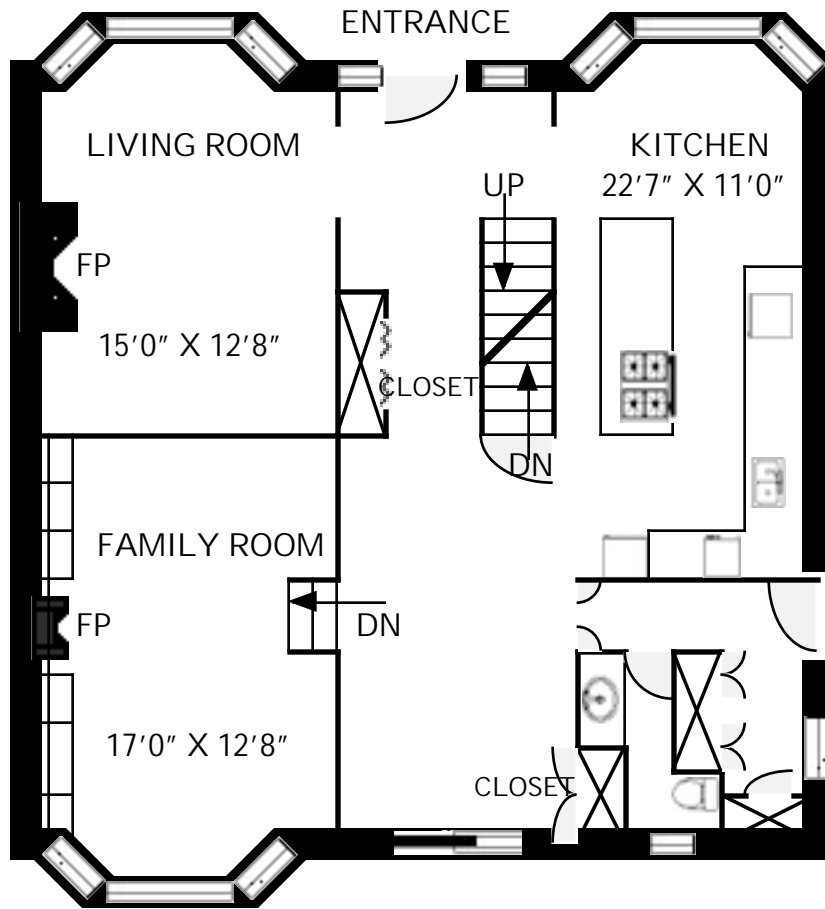

Belinda Mulford
Re/Max West Realty Inc., Brokerage

5 Kevi Lane

LOWER LEVEL - 1,296 SQ. FT.

ALL MEASUREMENT AND LAYOUTS DEEMED APPROXIMATE & SUBJECT TO VERIFICATION

Belinda Mulford
Re/Max West Realty Inc., Brokerage

5 Kevi Lane

UPPER LEVEL - 1,290 SQ. FT.

5 Kevi Lane

MAIN LEVEL - 1,290 SQ. FT.