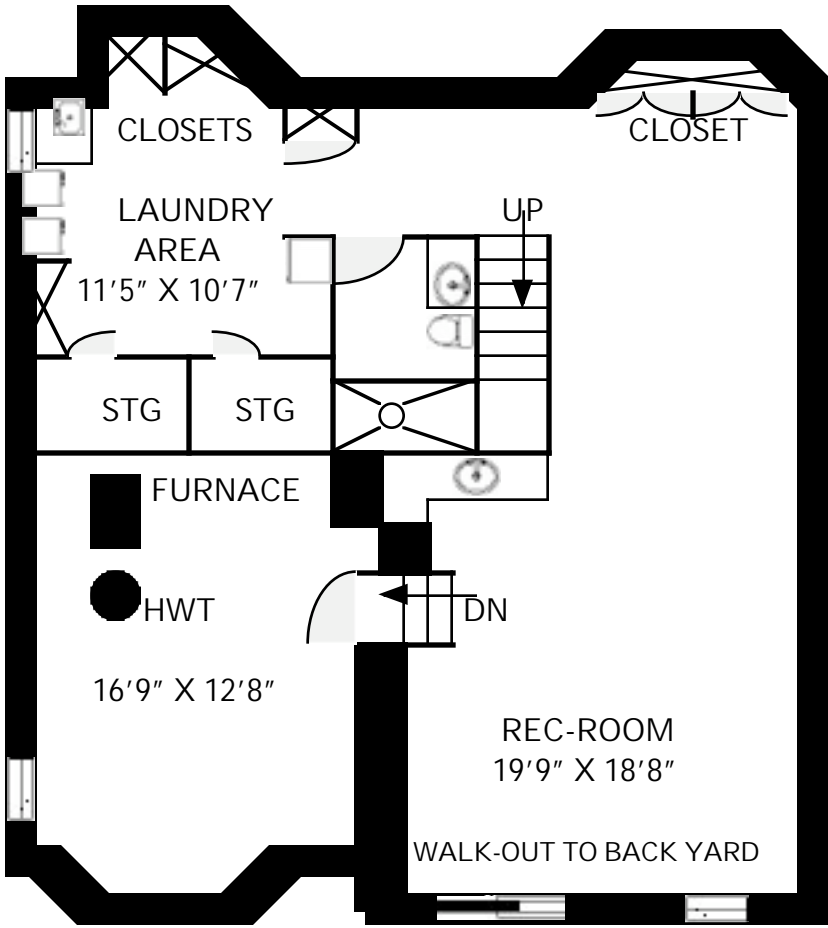

Belinda Mulford
Re/Max West Realty Inc., Brokerage

5 Kevi Lane

LOWER LEVEL - 1,296 SQ. FT.

ALL MEASUREMENT AND LAYOUTS DEEMED APPROXIMATE & SUBJECT TO VERIFICATION

Belinda Mulford
Re/Max West Realty Inc., Brokerage

5 Kevi Lane

UPPER LEVEL - 1,290 SQ. FT.

5 Kevi Lane

MAIN LEVEL - 1,290 SQ. FT.