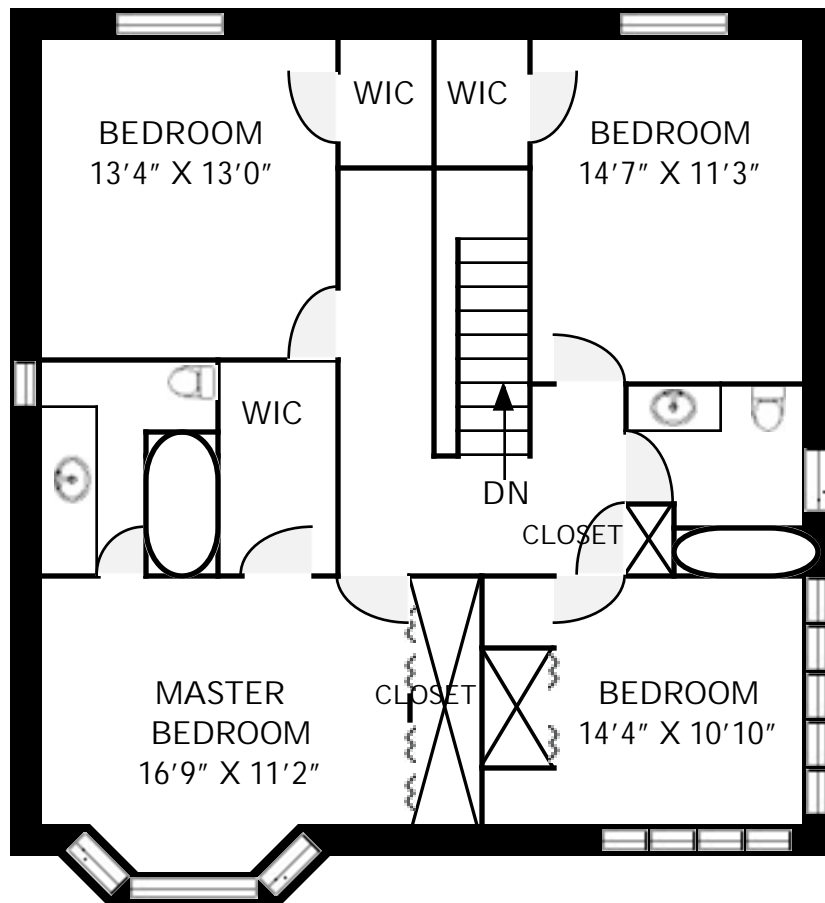

Belinda Mulford
Re/Max West Realty Inc., Brokerage

5 Kevi Lane

LOWER LEVEL - 1,296 SQ. FT.

ALL MEASUREMENT AND LAYOUTS DEEMED APPROXIMATE & SUBJECT TO VERIFICATION

Belinda Mulford
Re/Max West Realty Inc., Brokerage

5 Kevi Lane

UPPER LEVEL - 1,290 SQ. FT.

5 Kevi Lane

MAIN LEVEL - 1,290 SQ. FT.