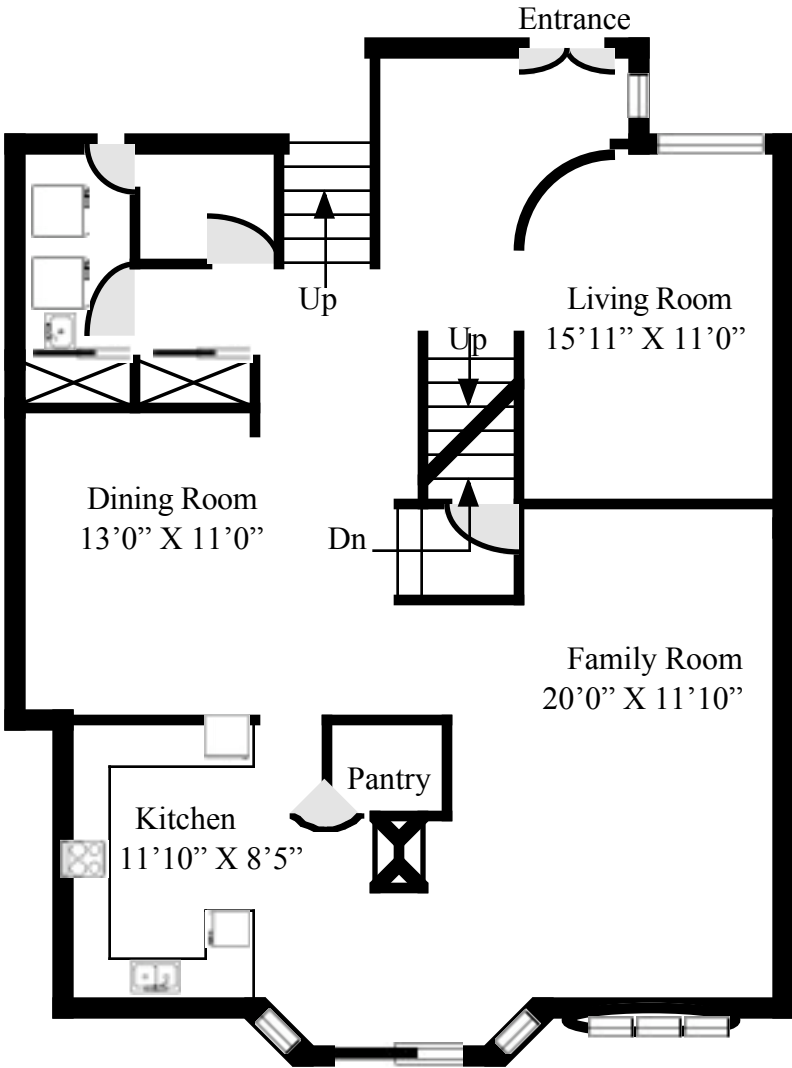

**Belinda Mulford**  
**Re/Max West Realty Inc., Brokerage**

**6871 Summer Heights**

**Lower Level - 1,300 Sq. Ft.**

**Belinda Mulford**  
**Re/Max West Realty Inc., Brokerage**

**6871 Summer Heights**

**2nd Level - 1,630 Sq. Ft.**

ALL MEASUREMENT AND LAYOUTS DEEMED APPROXIMATE & SUBJECT TO VERIFICATION

**Belinda Mulford**  
**Re/Max West Realty Inc., Brokerage**

**6871 Summer Heights**

**Main Level - 1,320 Sq. Ft.**