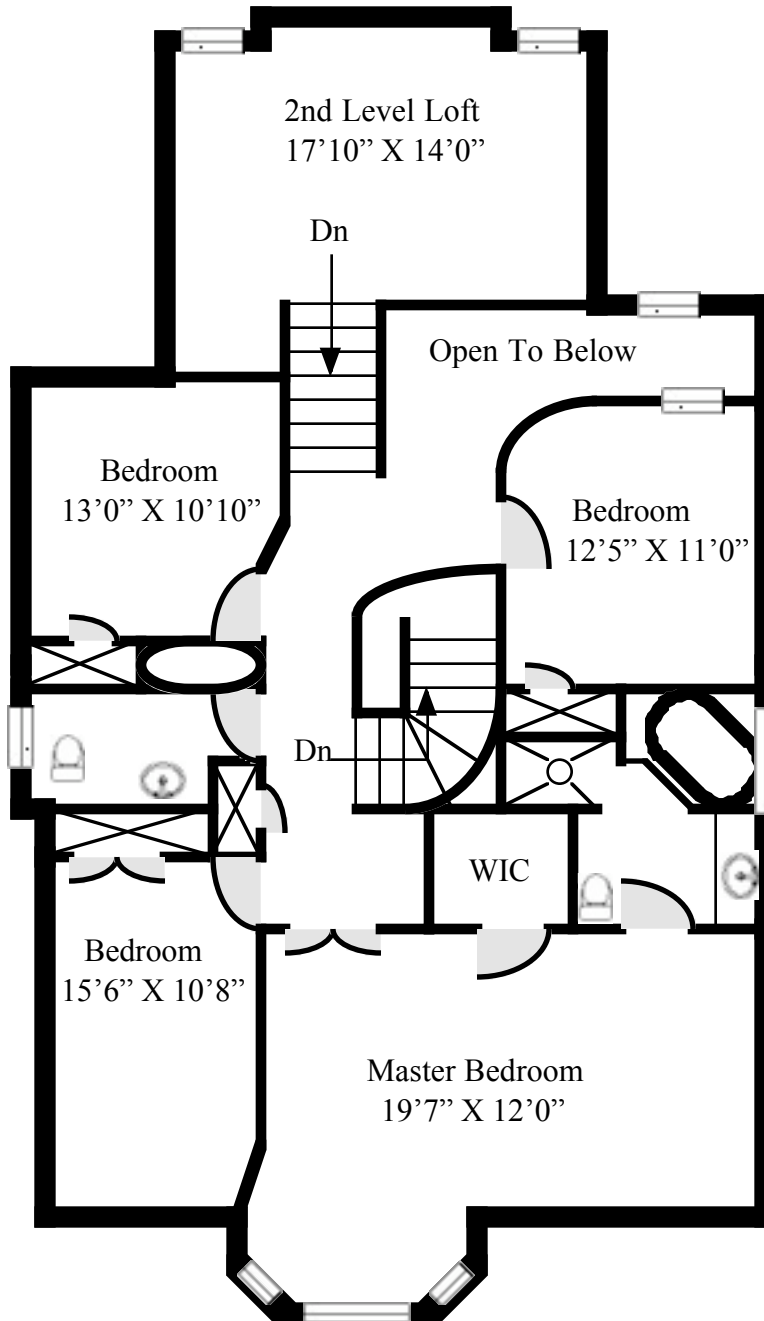

**Belinda Mulford**  
**Re/Max West Realty Inc., Brokerage**

**6871 Summer Heights**

**Lower Level - 1,300 Sq. Ft.**

**Belinda Mulford**  
**Re/Max West Realty Inc., Brokerage**

**6871 Summer Heights**

**2nd Level - 1,630 Sq. Ft.**

ALL MEASUREMENT AND LAYOUTS DEEMED APPROXIMATE & SUBJECT TO VERIFICATION

**Belinda Mulford**  
**Re/Max West Realty Inc., Brokerage**

**6871 Summer Heights**

**Main Level - 1,320 Sq. Ft.**