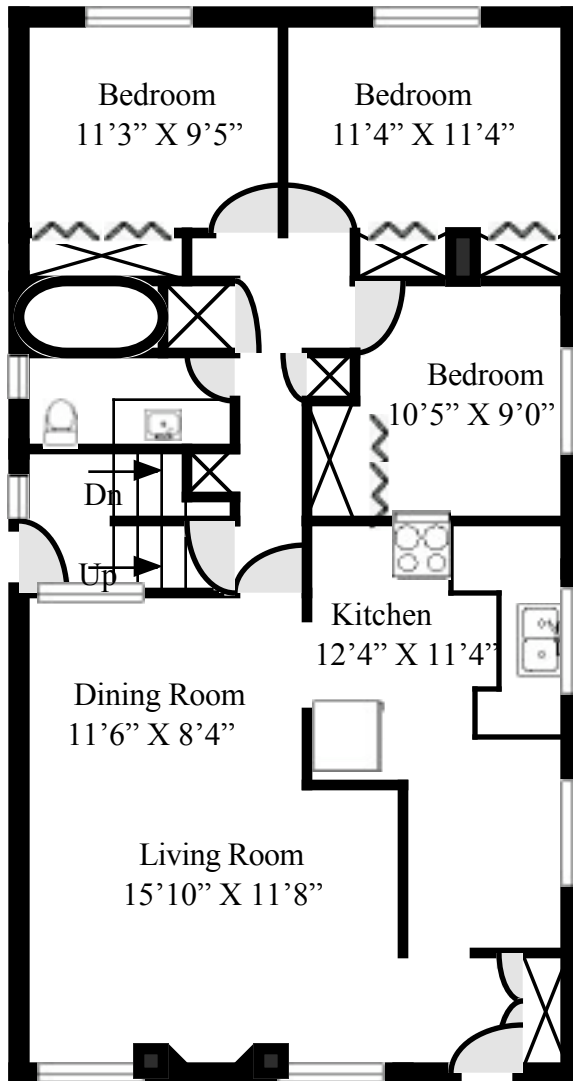

**Belinda Mulford**  
**Re/Max West Realty Inc., Brokerage**

**6 Bloorlea, Toronto**

**Main Level - 1,250 Sq. Ft.**

**Lower Level - 1,250 Sq. Ft.**