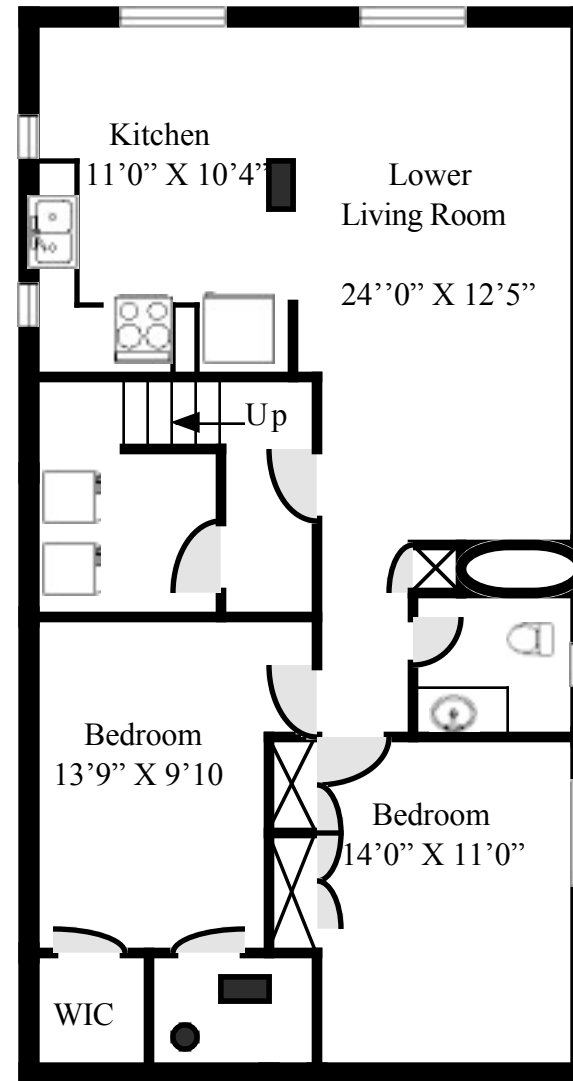

**Belinda Mulford**  
**Re/Max West Realty Inc., Brokerage**

**6 Bloorlea, Toronto**

**Main Level - 1,250 Sq. Ft.**

**Lower Level - 1,250 Sq. Ft.**